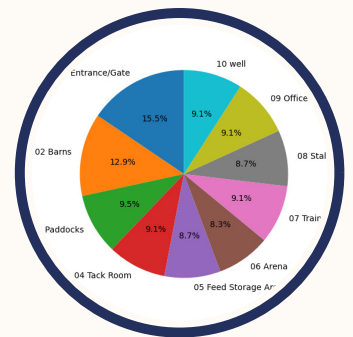

## PATROL REPORTS AT YOUR FINGERTIPS

OUR NEW REPORTS OFFER A SIGNIFICANT ADVANTAGE TO OUR CLIENTS, PROVIDING A CONCISE AND DATA-RICH SNAPSHOT OF THEIR SITE'S PERFORMANCE

**PATROL  
SUMMARY  
REPORT**

**POINTS  
CLOCKED  
LINE GRAPH**

**POINT  
PERFORMANCE  
PIE CHART**