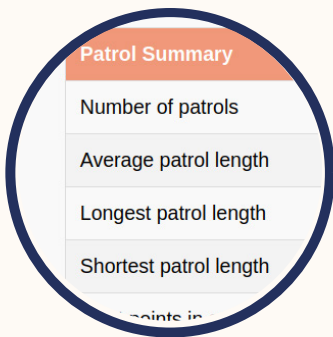

## PATROL REPORTS AT YOUR FINGERTIPS

OUR NEW REPORTS OFFER A SIGNIFICANT ADVANTAGE TO OUR CLIENTS, PROVIDING A CONCISE AND DATA-RICH SNAPSHOT OF THEIR SITE'S PERFORMANCE

**PATROL  
SUMMARY  
REPORT**

**POINTS  
CLOCKED  
LINE GRAPH**